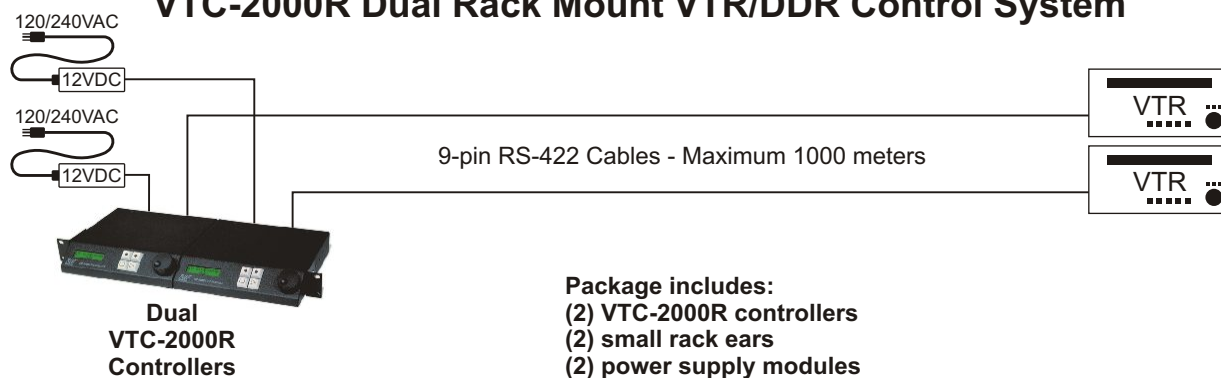

- Controls RS-422 VTRs, DDRs, and servers and RS-232 VTRs and DVDs
- 1000 cue point memory, cueing with and without preroll
- Single VTR/DDR insert, assemble, animation/art card edit modes
- Smooth jog/shuttle knob can move VTR noise bar through still frames
- Control panel can be located up to 1000 meters from VTR
- Switch option shares control with desktop workstation or other controller
- RS-232 option gives control and ASCII timecode to personal computer

**PERFECT FOR VIEWING AREA, MACHINE ROOM, DUB RACK, DESKTOP WORKSTATION
OR ADDING JOG/SHUTTLE CAPABILITY TO KNOBLESS VTRs**

VTC-2000 Tabletop VTR/DDR Control System

VTC-2000R Rack Mount VTR/DDR Control System

VTC-2000R Dual Rack Mount VTR/DDR Control System

Overview

Don't let the VTC-2000's small size and simplicity fool you, this is one powerful controller! Anyone can walk up to this unit and use it, but advanced users take advantage of its powerful internal features. Besides the 1000 cue point memory, this unit supports single VTR insert and assemble edits, various looping modes, auto-increment cue marking, preroll, animation, and LTC/VITC timecode readout selection. Controls any RS-422 VTR or DDR/server. No knob wobble on this robust unit, even after years of daily beating! The high resolution of the jog/shuttle knob allows easy moving of the noise bar through the picture on non-slow-mo VTRs.

Optional RS-232 interface provides connection to a personal computer to give it control and access to ASCII TC.

Switch option allows a second controller such as a desktop workstation to share control of the VTR/DDR.