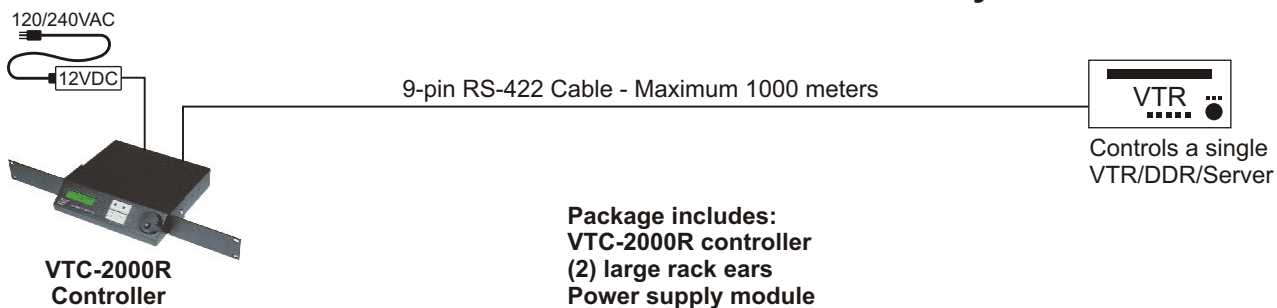

VTC-2000 Compact VTR/DDR Controller

VTC-2000
Tabletop

VTC-2000R
Single Rack Mount

VTC-2000R
Dual Rack Mount

Uses: viewing, tape logging, dubbing, QC, camera stands, workstations
adds jog/shuttle capability to knobless VTRs

- Controls RS-422 VTRs, DDRs, and servers and RS-232 VTRs and DVDs
- 1000 cue point memory, cueing with and without preroll
- Single VTR/DDR insert, assemble, animation/art card edit modes
- Smooth jog/shuttle knob can move VTR noise bar through still frames
- Control panel can be located up to 1000 meters from VTR
- Switch option shares control with desktop workstation or other controller
- RS-232 option gives control and ASCII timecode to personal computer

**PERFECT FOR VIEWING AREA, MACHINE ROOM, DUB RACK, DESKTOP WORKSTATION
OR ADDING JOG/SHUTTLE CAPABILITY TO KNOBLESS VTRs**

VTC-2000 Tabletop VTR/DDR Control System

VTC-2000R Rack Mount VTR/DDR Control System

VTC-2000R Dual Rack Mount VTR/DDR Control System

Overview

Don't let the VTC-2000's small size and simplicity fool you, this is one powerful controller! Anyone can walk up to this unit and use it, but advanced users take advantage of its powerful internal features. Besides the 1000 cue point memory, this unit supports single VTR insert and assemble edits, various looping modes, auto-increment cue marking, preroll, animation, and LTC/VITC timecode readout selection. Controls any RS-422 VTR or DDR/server. No knob wobble on this robust unit, even after years of daily beating! The high resolution of the jog/shuttle knob allows easy moving of the noise bar through the picture on non-slow-mo VTRs.