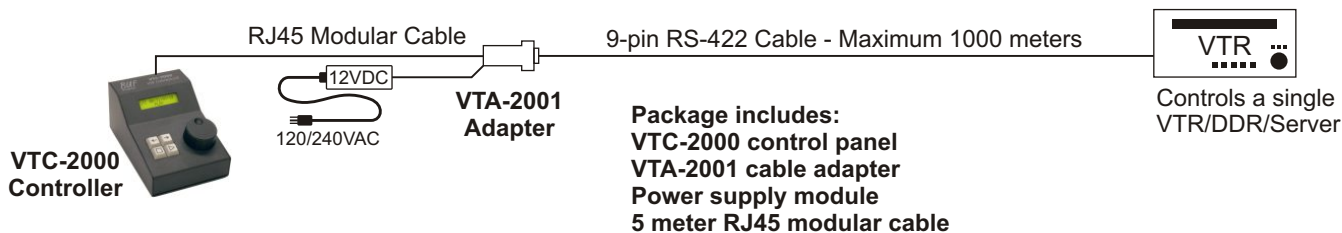

VTC-2000 Compact VTR/DDR Controller

VTC-2000
Tabletop

VTC-2000R
Single Rack Mount

VTC-2000R
Dual Rack Mount

Uses: viewing, tape logging, dubbing, QC, camera stands, workstations
adds jog/shuttle capability to knobless VTRs

- Controls RS-422 VTRs, DDRs, and servers and RS-232 VTRs and DVDs
- 1000 cue point memory, cueing with and without preroll
- Single VTR/DDR insert, assemble, animation/art card edit modes
- Smooth jog/shuttle knob can move VTR noise bar through still frames
- Control panel can be located up to 1000 meters from VTR
- Switch option shares control with desktop workstation or other controller
- RS-232 option gives control and ASCII timecode to personal computer

**PERFECT FOR VIEWING AREA, MACHINE ROOM, DUB RACK, DESKTOP WORKSTATION
OR ADDING JOG/SHUTTLE CAPABILITY TO KNOBLESS VTRs**

VTC-2000 Tabletop VTR/DDR Control System

VTC-2000R Rack Mount VTR/DDR Control System

VTC-2000R Dual Rack Mount VTR/DDR Control System

Overview

Don't let the VTC-2000's small size and simplicity fool you, this is one powerful controller! Anyone can walk up to this unit and use it, but advanced users take advantage of its powerful internal features. Besides the 1000 cue point memory, this unit supports single VTR insert and assemble edits, various looping modes, auto-increment cue marking, preroll, animation, and LTC/VITC timecode readout selection. Controls any RS-422 VTR or DDR/server. No knob wobble on this robust unit, even after years of daily beating! The high resolution of the jog/shuttle knob allows easy moving of the noise bar through the picture on non-slow-mo VTRs.