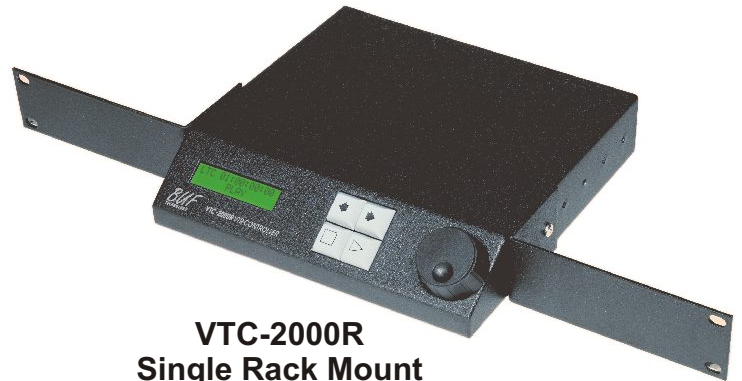

VTC-2000 Compact VTR/DDR Controller

VTC-2000
Tabletop

VTC-2000R
Single Rack Mount

VTC-2000R
Dual Rack Mount

Uses: viewing, tape logging, dubbing, QC, camera stands, workstations
adds jog/shuttle capability to knobless VTRs

- Controls RS-422 VTRs, DDRs, and servers and RS-232 VTRs and DVDs
- 1000 cue point memory, cueing with and without preroll
- Single VTR/DDR insert, assemble, animation/art card edit modes
- Smooth jog/shuttle knob can move VTR noise bar through still frames
- Control panel can be located up to 1000 meters from VTR
- Switch option shares control with desktop workstation or other controller
- RS-232 option gives control and ASCII timecode to personal computer

**PERFECT FOR VIEWING AREA, MACHINE ROOM, DUB RACK, DESKTOP WORKSTATION
OR ADDING JOG/SHUTTLE CAPABILITY TO KNOBLESS VTRs**

VTC-2000 Tabletop VTR/DDR Control System

VTC-2000R Rack Mount VTR/DDR Control System

VTC-2000R Dual Rack Mount VTR/DDR Control System

Overview

Don't let the VTC-2000's small size and simplicity fool you, this is one powerful controller! Anyone can walk up to this unit and use it, but advanced users take advantage of its powerful internal features. Besides the 1000 cue point memory, this unit supports single VTR insert and assemble edits, various looping modes, auto-increment cue marking, preroll, animation, and LTC/VITC timecode readout selection. Controls any RS-422 VTR or DDR/server. No knob wobble on this robust unit, even after years of daily beating! The high resolution of the jog/shuttle knob allows easy moving of the noise bar through the picture on non-slow-mo VTRs.