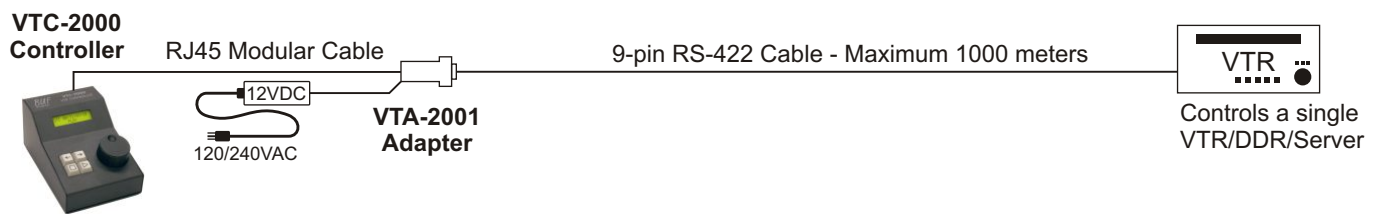

VTC-2000 Compact VTR/DDR Controller

VTC-2000
Tabletop

VTC-2000R
Single Rack Mount

VTC-2000R
Dual Rack Mount

Uses: viewing, tape logging, dubbing, QC, camera stands, workstations
adds jog/shuttle capability to knobless VTRs

- Controls RS-422 VTRs, DDRs, and servers and RS-232 VTRs and DVDs
- 1000 cue point memory, cueing with and without preroll
- Single VTR/DDR insert, assemble, animation/art card edit modes
- Smooth jog/shuttle knob can move VTR noise bar through still frames
- Control panel can be located up to 1000 meters from VTR
- Switch option shares control with desktop workstation or other controller
- RS-232 option gives control and ASCII timecode to personal computer

**PERFECT FOR VIEWING AREA, MACHINE ROOM, DUB RACK, DESKTOP WORKSTATION
OR ADDING JOG/SHUTTLE CAPABILITY TO KNOBLESS VTRs**

VTC-2000 Tabletop VTR/DDR Control System

VTC-2000R Rack Mount VTR/DDR Control System

VTC-2000R Dual Rack Mount VTR/DDR Control System

Overview

Don't let the VTC-2000's small size and simplicity fool you, this is one powerful controller! Anyone can walk up to this unit and use it, but advanced users take advantage of its powerful internal features. Besides the 1000 cue point memory, this unit supports single VTR insert and assemble edits, various looping modes, auto-increment cue marking, preroll, animation, and LTC/VITC timecode readout selection. Controls any RS-422 VTR or DDR/server. No knob wobble on this robust unit, even after years of daily beating! The high resolution of the jog/shuttle knob allows easy moving of the noise bar through the picture on non-slow-mo VTRs.